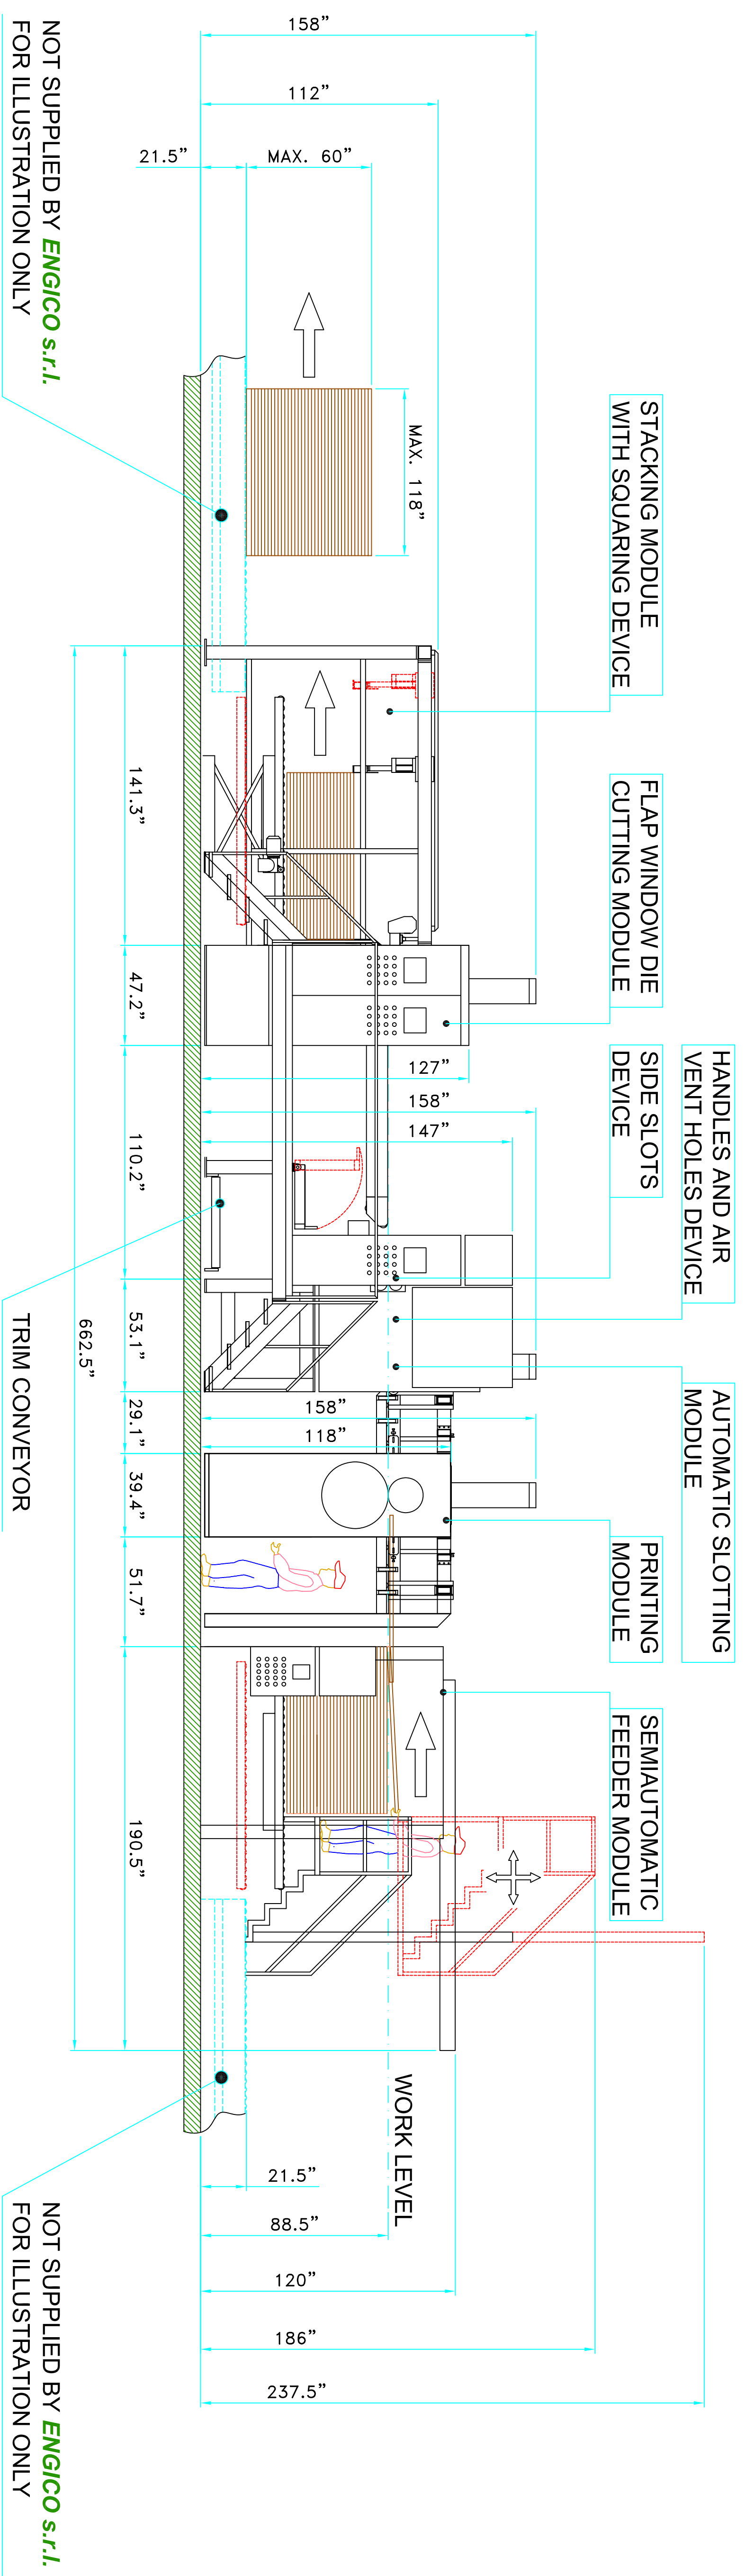

ENGICO SEMIAUTOMATIC PRINTER SLOTTED CREASER MODEL 98" x 216" HERCULES FB BOTTOM FLEXXO

Note: final position will be defined with the order

NOTE: FOR ILLUSTRATION ONLY

SIZES IN INCHES "

RESERVAZIONE		MACHINE	
✓	✓	✓	✓
OVERALL DIMENSION		SEMI-AUTOMATIC PRINTER SLOTTED CREASER MODEL 98" x 216" HERCULES	
DATE	SCALE	REVISIONE	PRODOTTORE
06-02-08	1:30 (A0)	01	01
Via Adornello 3 - Tel. 039/24.57.847		20035 LISSONE (Milano) - ITALY	
ENGICO s.r.l.		EN-08-015	