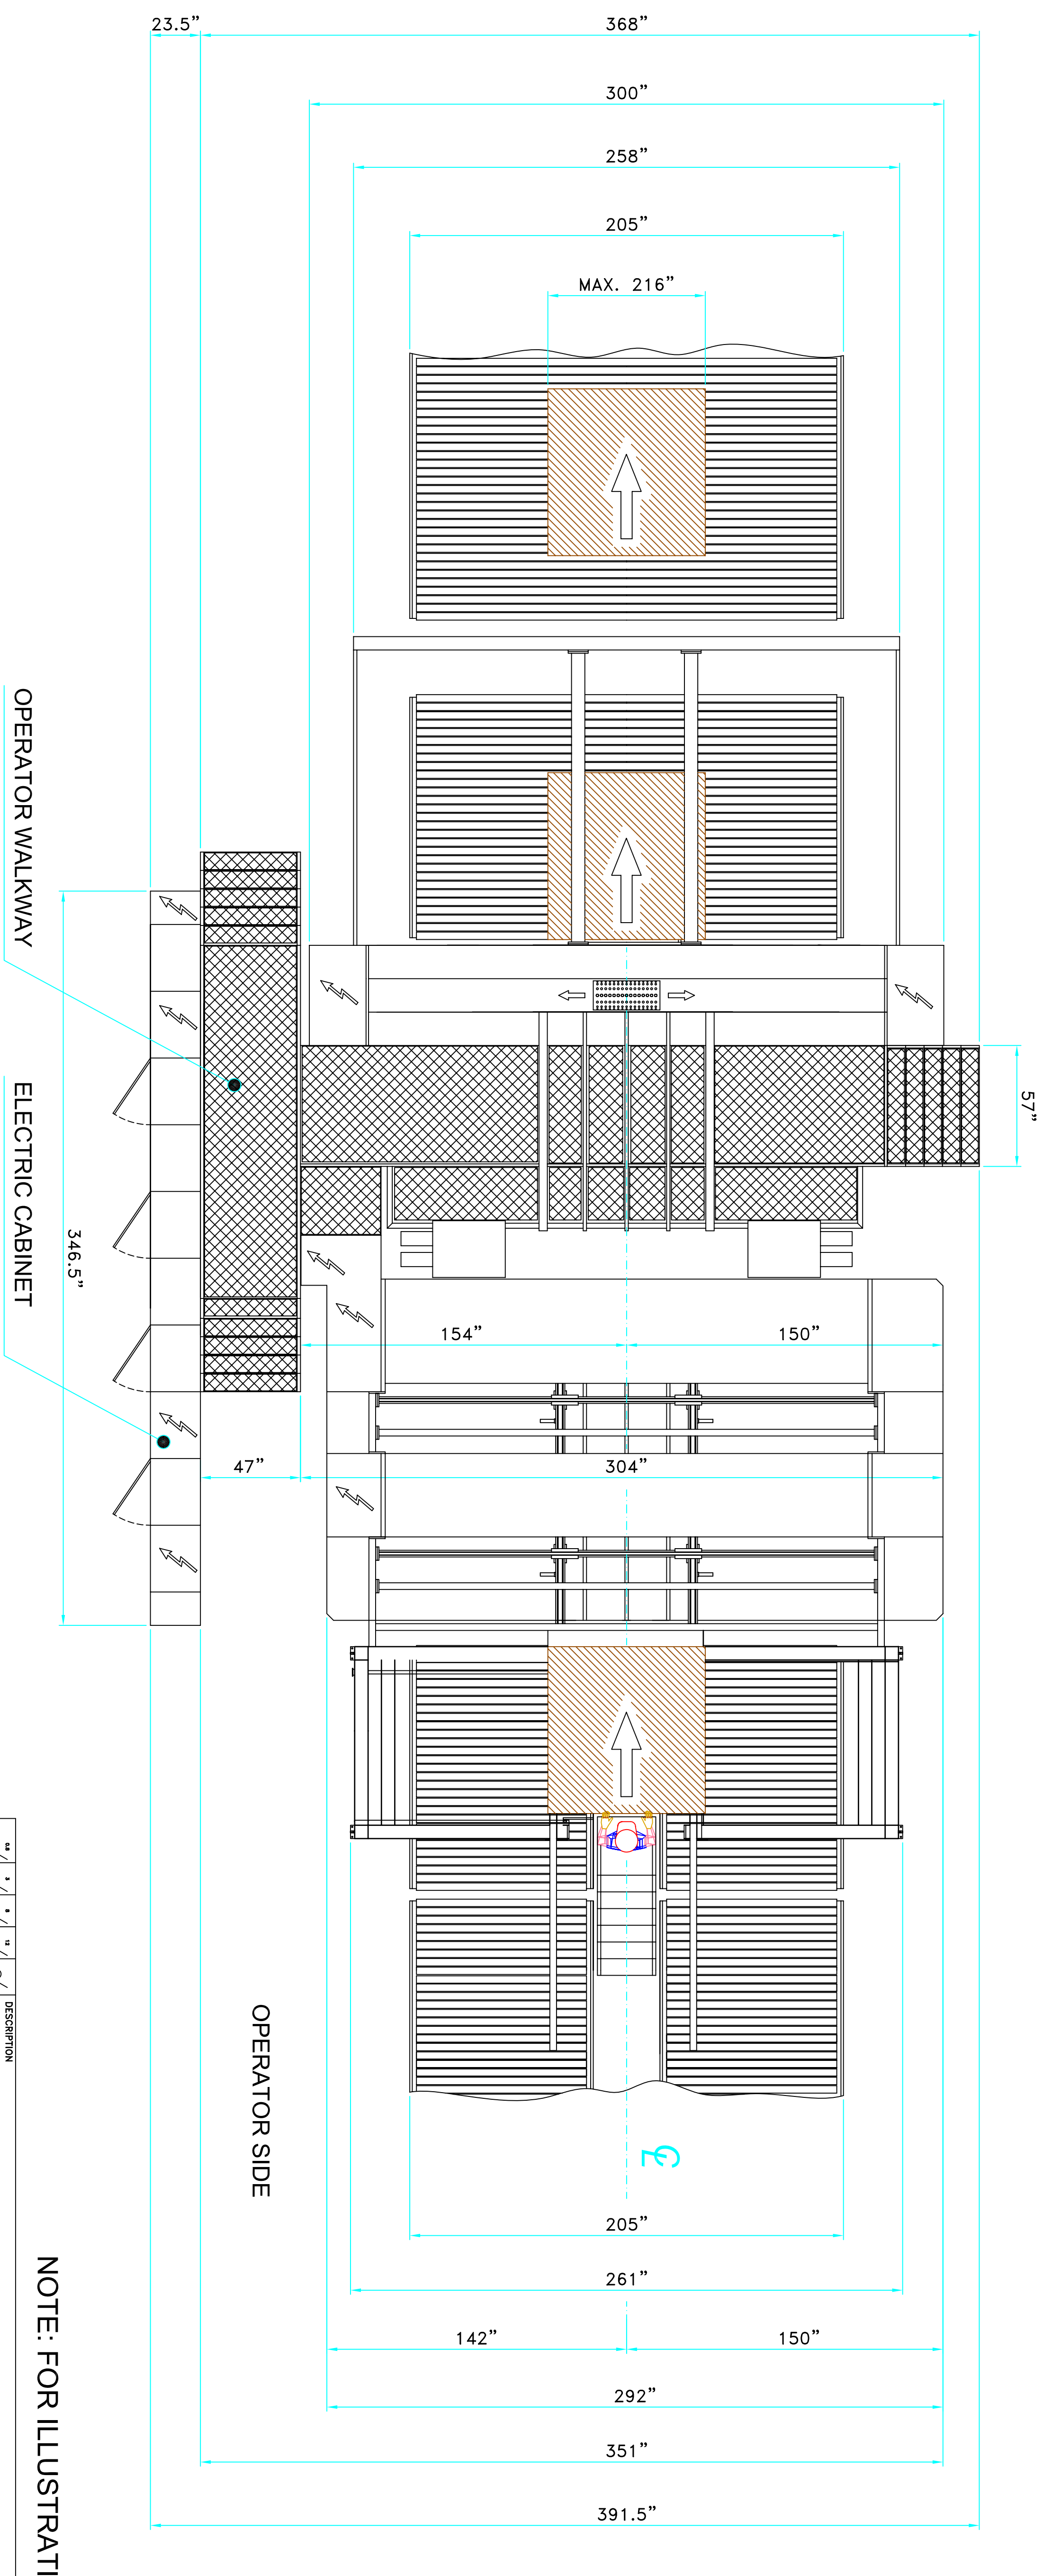

ENGICO SEMIAUTOMATIC PRINTER SLOTTED CREASER MODEL 98" x 216" HERCULES FB BOTTOM FLEXXO

Note: final position will be defined with the order

NOTE: FOR ILLUSTRATION ONLY

SIZES IN INCHES "

RESERVAZIONE		MACHINE	
✓	✓	✓	✓
OVERALL DIMENSION		SEMI-AUTOMATIC PRINTER SLOTTED CREASER MODEL 98" x 216" HERCULES	
DATE	SCALE	REVISIONE	PRODOTTORE
06-02-08	1:30 (A0)	01	01
Via Adornello 3 - Tel. 039/24.57.847		20035 LISSONE (Milano) - ITALY	
ENGICO s.r.l.		EN-08-015	